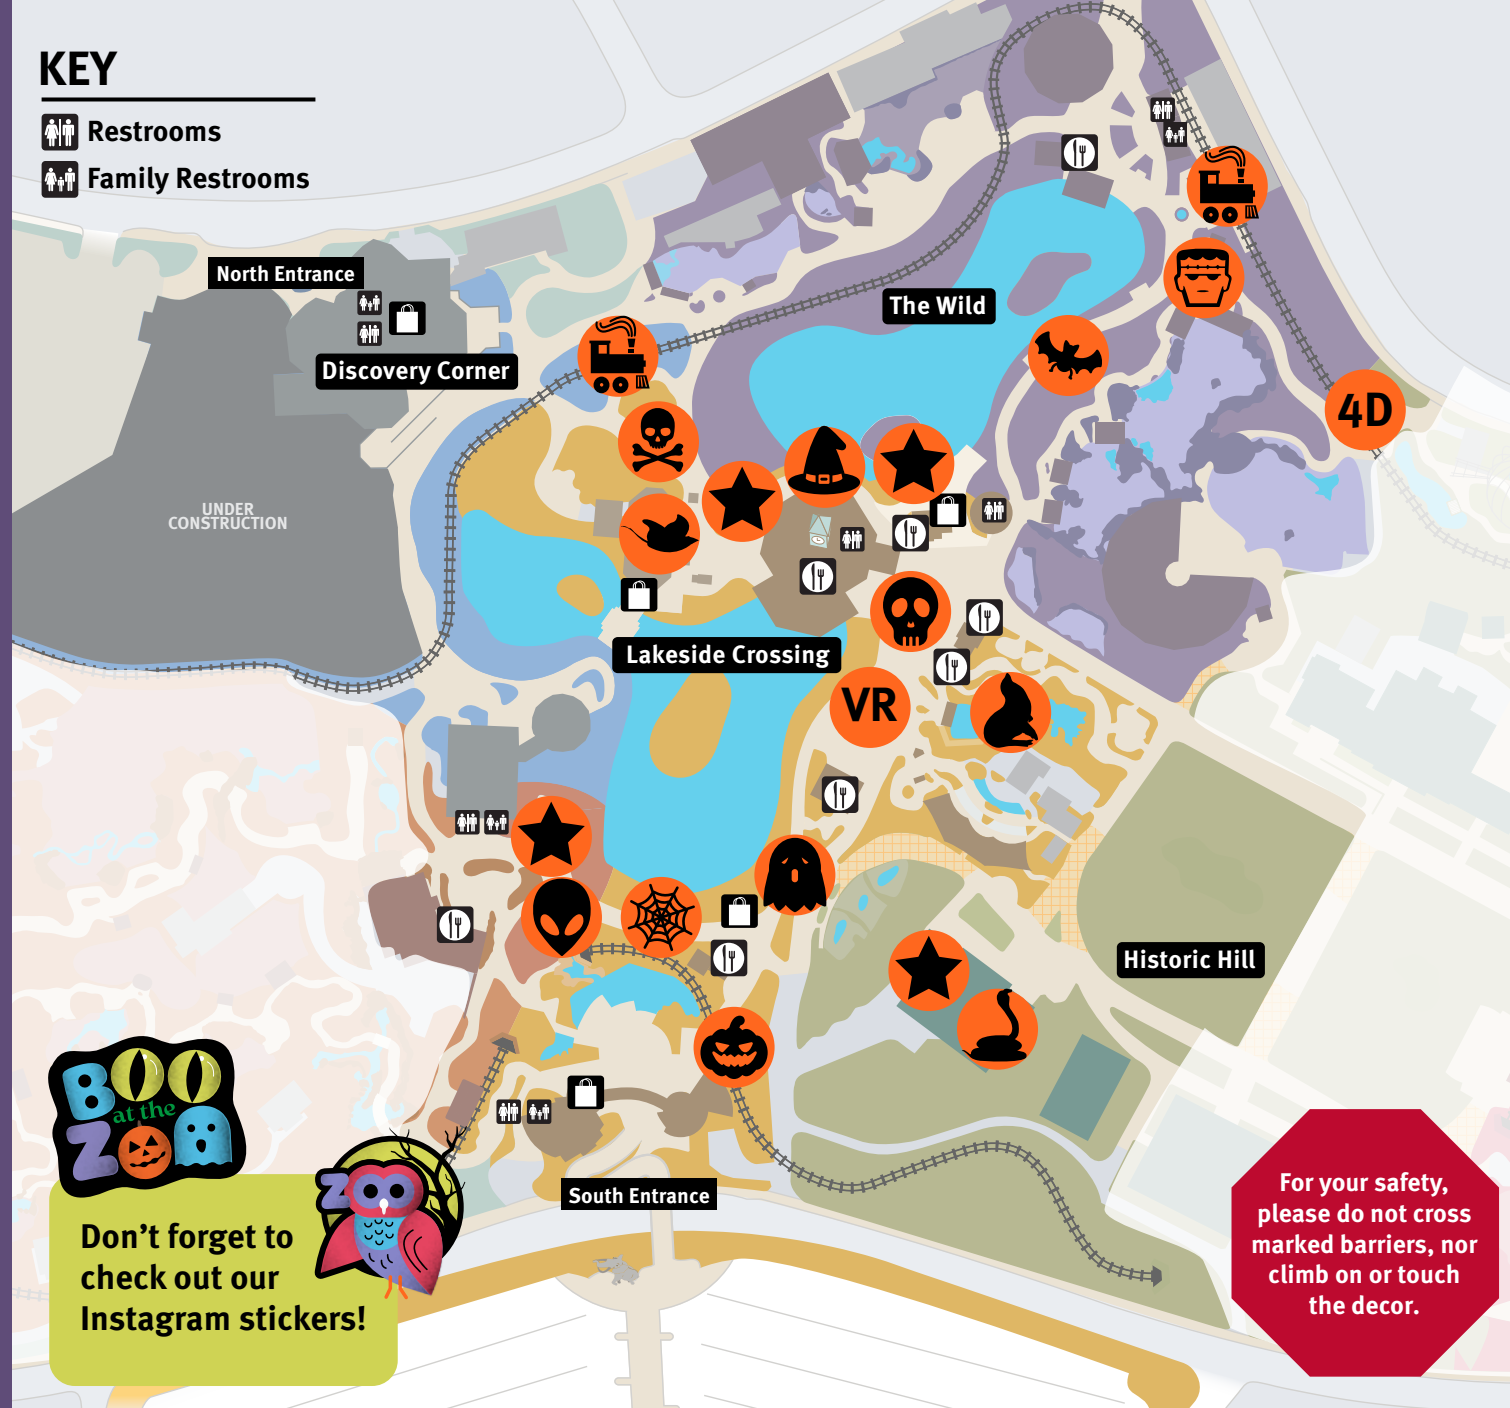

Gift Shops and Discounts

- 10% off purchases for all guests (20% for Zoo members)
- Candy Crossing
 - Safari Gift Shop
 - South Cart*
 - Treetop Shop
 - Tropical Traders*

Animals and Attractions

- Charles H. Hoessle Herpetarium
- Holekamp Aqua Tunnel at Sea Lion Sound
- Stingrays at Caribbean Cove presented by SSM Health Cardinal Glennon Children's Hospital
- 4D Theater (showing "Happy Family")

Extra fee:

- Emerson Zooline Railroad (Member: \$3.95; Non-member: \$4.95)
- Wild Explorer VR Experience (\$5 for all guests)

*Open based on availability

KEY

- Restrooms
- Family Restrooms

BOO at the Zoo

Don't forget to check out our Instagram stickers!

For your safety, please do not cross marked barriers, nor climb on or touch the decor.

Spooky Scavenger Hunt

Starting at the Zoo's South Entrance, see if you can find all these spooky things to see and do! Be sure to tag #BooattheZoo when you post photos on social media!

-
-
-
-
-
-
- VR**
-
-
-
-
- 4D**
-
-
-
-
-
-
-
-

- Rock out with the pumpkin band.
- Wander through the webbed tunnel.
- Land by the UFO.
- Gather for spooky storytelling.
- Find the cobra and visit the Herpetarium.
- Joke with a ghost.
- Immerse yourself in a virtual reality experience at Wild Explorer (fee applies).
- Say "hi" to our seals and sea lions.
- Bust a move with skeletons.
- Decorate a reusable bag and learn about sustainable palm oil.
- Find all eight pumpkin animals.
- Experience "Happy Family" at the 4D Theater.
- Find Frankenstein and do the monster mash.
- Cast a spell in the cauldron.
- Learn how we can keep oceans healthy.
- Pose like a pirate.
- See ocean friends at Stingrays at Caribbean Cove.
- Board the Zooline Railroad (fee applies).
- Shop our "boo-tiques" for souvenirs.
- Enjoy "eerie-sistable" snacks at food outlets.